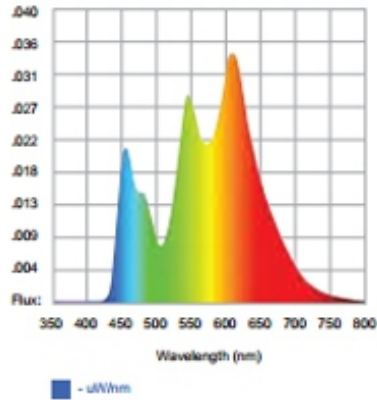

CCT: 2972K

CRI: 89

Duv Value: 0.0019

R9 Value ■ : 29

L70 Lifetime:

40k hours (3000 cd/m²)

72k hours (2000 cd/m²)

3500K OLED Panel

Measured Data*

CCT: 3521K

CRI: 86

Duv Value: 0.0013

R9 Value ■ : 24

L70 Lifetime:

30k hours (3000 cd/m²)

54k hours (2000 cd/m²)

4000K OLED Panel

Measured Data*

CCT: 3853K

CRI: 90

Duv Value: 0.0004

R9 Value ■ : 41

L70 Lifetime:

30k hours (3000 cd/m²)