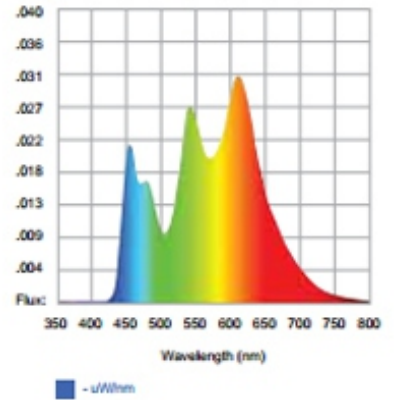

CCT: 2972K

CRI: 89

Duv Value: 0.0019

R9 Value ■ : 29

L70 Lifetime:

40k hours (3000 cd/m²)

72k hours (2000 cd/m²)

3500K OLED Panel

Measured Data*

CCT: 3521K

CRI: 86

Duv Value: 0.0013

R9 Value ■ : 24

L70 Lifetime:

30k hours (3000 cd/m²)

54k hours (2000 cd/m²)

4000K OLED Panel

Measured Data*

CCT: 3853K

CRI: 90

Duv Value: 0.0004

R9 Value ■ : 41

L70 Lifetime:

30k hours (3000 cd/m²)