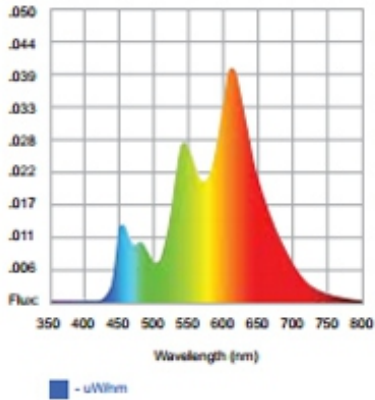

CCT: 2972K

CRI: 89

Duv Value: 0.0019

R9 Value ■ : 29

L70 Lifetime:

40k hours (3000 cd/m²)

72k hours (2000 cd/m²)

3500K OLED Panel

Measured Data*

CCT: 3521K

CRI: 86

Duv Value: 0.0013

R9 Value ■ : 24

L70 Lifetime:

30k hours (3000 cd/m²)

54k hours (2000 cd/m²)

4000K OLED Panel

Measured Data*

CCT: 3853K

CRI: 90

Duv Value: 0.0004

R9 Value ■ : 41

L70 Lifetime:

30k hours (3000 cd/m²)