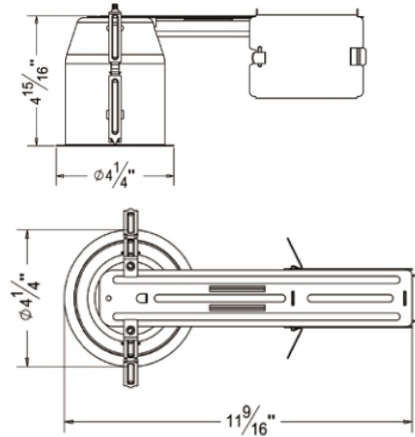

**AL35-RCG**  
**3.5 inch Remodel Recessed Housing**

<b>Catalog #</b>		<b>Prepared by</b>	
<b>Project</b>		<b>Date</b>	
<b>Notes</b>			

**3.5 inch Remodel Recessed Housing**

**Housing**

- 1) Die-formed aluminum for maximum heat dissipation and rust protection
- 2) Designed for remodel installations
- 3) Housing can be installed in 1/2" to 1-3/8" thick ceilings.
- 4) Housing is Noc-IC rated must be kept at least 3" away from insulation

**Junction Box**

- 1) ETL listed for through branch wiring
- 2) 2 in-2 out or 4 in-4 out J-box for your better choices
- 3) Designed for straight through conduit runs
- 4) 1/2" and 3/4" romex wiring knockouts