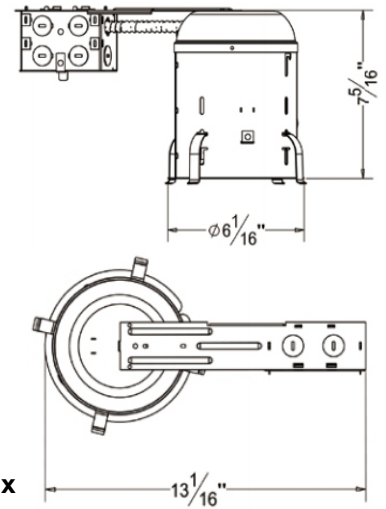

**A5-R
5 inch Remodel Non-IC Recessed Housing**

Catalog #		Prepared by	
Project		Date	
Notes			

5 inch Remodel Non-IC Recessed Housing

Housing

1) Die-formed aluminum for maximum heat dissipation and rust protection
2) Designed for Remodel installation
3) Housing can be installed in 1/2" to 1-3/8" thick ceilings.
4) Housing is Non-IC rated must be kept at least 3" away from insulation

Junction Box

1) ETL listed for through branch wiring
2) 4 in-4 out J-box
3) Designed for straight through conduit runs
4) 1/2" and 3/4" romex wiring knockouts

Lamp

See trim for max. wattage and lamp
CRI>80%
PF>0.9
Color Temperature:2700K-6500K

Listing

ETL listed for damp location W/Feed through

Order Matrix

A   B   C   D   E

Item No.:A5-R				

A	Series
A5-R	5"/ Remodel NON-IC Housing

B	Input Voltage
120V	
277	277V

C	Lamp
P30	PAR30
R30	R30
A19	A19

D	Wattage
L12	LED 12W
L18	LED 18W

RECESSED DOWNLIGHT