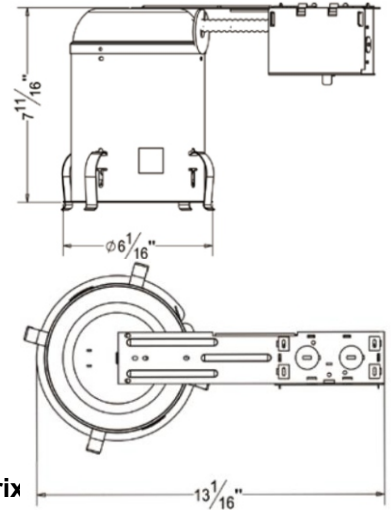

**A5-RIA
5 inch Remodel IC Airtight Recessed Housing**

Catalog #		Prepared by	
Project		Date	
Notes			

5 inch Remodel IC Airtight Recessed Housing

Housing

- 1) Die-formed aluminum for maximum heat dissipation and rust protection
- 2) Designed for Remodel installation
- 3) Housing can be installed in 1/2" to 1-3/8" thick ceilings.

Junction Box

- 1) ETL listed for through branch wiring
- 2) 4 in-4 out J-box
- 3) Designed for straight through conduit runs
- 4) 1/2" and 3/4" romex wiring knockouts

Lamp

See trim for max. wattage and lamp
 CRI>80%
 PF>0.9
 Color Temperature:2700K-6500K

Listing

ETL listed for damp location W/Feed through

Order Matrix

A B C D E

Item No.:A5-RIA				
------------------------	--	--	--	--

A	Series
A5-RIA	5"/ Remodel IC Airtight Housing

B	Input Voltage
120V	
277	277V