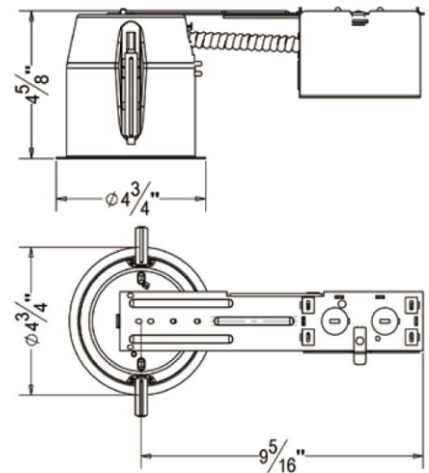

**A4-R2
4 inch Remodel NON-IC Recessed Housing**

Catalog #		Prepared by	
Project		Date	
Notes			

4 inch Remodel NON-IC Recessed Housing

Housing

1) Die-formed aluminum for maximum heat dissipation and rust protection
2) Designed for remodel installations
3) Housing can be installed in 1/2" to 1-3/8" thick ceilings.
4) Housing is Non-IC rated must be kept at least 3" away from insulation

Junction Box

1) ETL listed for through branch wiring
2) 2 in-2 out or 4 in-4 out J-box for your better choices
3) Designed for straight through conduit runs
4) 1/2" and 3/4" romex wiring knockouts

Lamp

See trim for max. wattage and lamp
CRI>80%
PF>0.9
Color Temperature:2700K-6500K

Listing

ETL listed for damp location W/Feed through

Order Matrix

A   B   C   D   E

Item No.:A4-R2

A	Series
A4-R2	4"/Remodel Non-IC Housing

B	Input Voltage
	120V
277	277V

C	Lamp
P16	PAR16
P20	PAR20
R20	R20
GU10	GU10

D	Wattage
L8	LED 8W
L10	LED 10W

RECESSED DOWNLIGHT