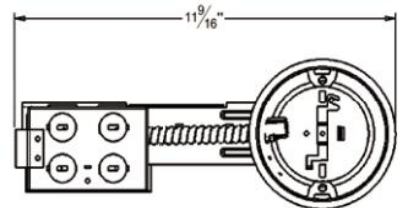

**AL35-RJ**  
**3.5 inch Remodel Recessed Housing**

<b>Catalog #</b>		<b>Prepared by</b>	
<b>Project</b>		<b>Date</b>	
<b>Notes</b>			

**3.5 inch Remodel Recessed Housing**

**Housing**

- 1) Die-formed aluminum for maximum heat dissipation and rust protection
- 2) Designed for remodel installations
- 3) Housing can be installed in 1/2" to 1-3/8" thick ceilings.
- 4) Housing is Noc-IC rated must be kept at least 3" away from insulation

**Junction Box**

- 1) ETL listed for through branch wiring
- 2) 2 in-2 out or 4 in-4 out J-box for your better choices
- 3) Designed for straight through conduit runs
- 4) 1/2" and 3/4" romex wiring knockouts