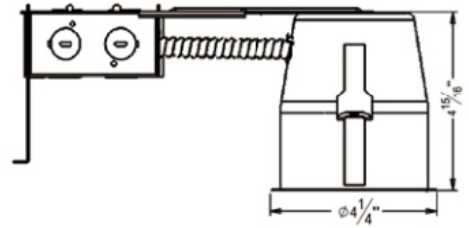

**AL35-RJ**  
**3.5 inch Remodel Recessed Housing**

<b>Catalog #</b>		<b>Prepared by</b>	
<b>Project</b>		<b>Date</b>	
<b>Notes</b>			

**3.5 inch Remodel Recessed Housing**

**Housing**

- 1) Die-formed aluminum for maximum heat dissipation and rust protection
- 2) Designed for remodel installations
- 3) Housing can be installed in 1/2" to 1-3/8" thick ceilings.
- 4) Housing is Noc-IC rated must be kept at least 3" away from insulation

**Junction Box**

- 1) ETL listed for through branch wiring
- 2) 2 in-2 out or 4 in-4 out J-box for your better choices
- 3) Designed for straight through conduit runs
- 4) 1/2" and 3/4" romex wiring knockouts