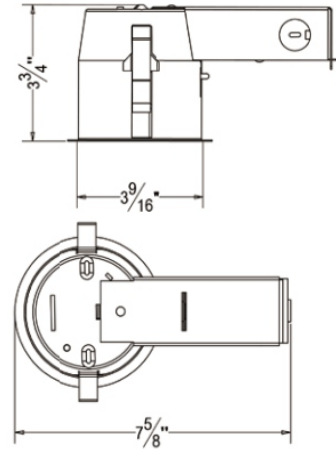

AL35-RD
3.5 inch Remodel Recessed Housing

Catalog #		Prepared by	
Project		Date	
Notes			

3.5 inch Remodel Recessed Housing

Housing

- 1) Die-formed aluminum for maximum heat dissipation and rust protection
- 2) Designed for remodel installations
- 3) Housing can be installed in 1/2" to 1-3/8" thick ceilings.
- 4) Housing is Noc-IC rated must be kept at least 3" away from insulation

Junction Box

- 1) ETL listed for through branch wiring
- 2) 2 in-2 out or 4 in-4 out J-box for your better choices
- 3) Designed for straight through conduit runs
- 4) 1/2" and 3/4" romex wiring knockouts