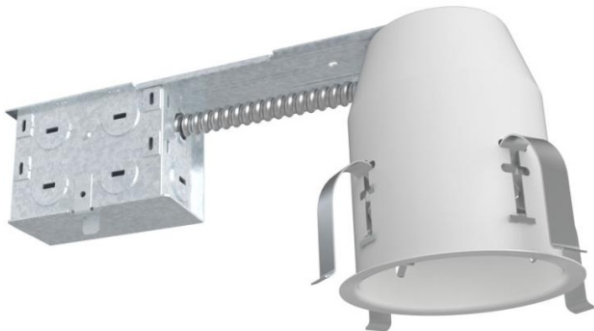

AL35-R2
3.5 inch Remodel Recessed Housing

Catalog #		Prepared by	
Project		Date	
Notes			

3.5 inch Remodel Recessed Housing

Housing

- 1) Die-formed aluminum for maximum heat dissipation and rust protection
- 2) Desinged for remodel installations
- 3) Housing can be installed in 1/2" to 1-3/8" thick ceilings.
- 4) Housing is Noc-IC rated must be kept at least 3" away form insulation

Junction Box

- 1) ETL listed for through branch wiring
- 2) 2 in-2 out or 4 in-4 out J-box for your better choices
- 3) Designed for straight through conduit runs
- 4) 1/2" and 3/4" romex wiring knockouts