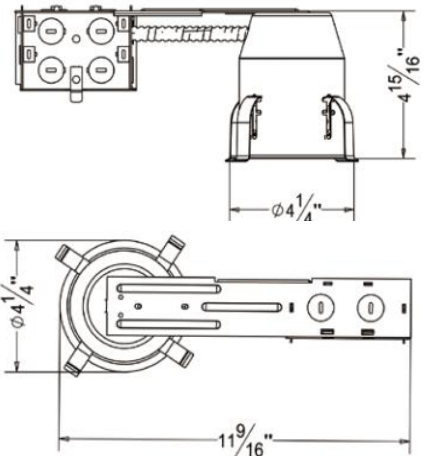

AL35-R2
3.5 inch Remodel Recessed Housing

Catalog #		Prepared by	
Project		Date	
Notes			

3.5 inch Remodel Recessed Housing

Housing

- 1) Die-formed aluminum for maximum heat dissipation and rust protection
- 2) Desinged for remodel installations
- 3) Housing can be installed in 1/2" to 1-3/8" thick ceilings.
- 4) Housing is Noc-IC rated must be kept at least 3" away form insulation

Junction Box

- 1) ETL listed for through branch wiring
- 2) 2 in-2 out or 4 in-4 out J-box for your better choices
- 3) Designed for straight through conduit runs
- 4) 1/2" and 3/4" romex wiring knockouts