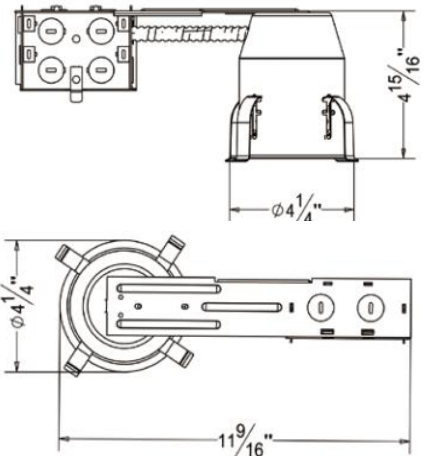

AL35-R
3.5 inch Remodel Recessed Housing

Catalog #		Prepared by	
Project		Date	
Notes			

3.5 inch Remodel Recessed Housing

Housing

- 1) Die-formed aluminum for maximum heat dissipation and rust protection
- 2) Desinged for remodel installations
- 3) Housing can be installed in 1/2" to 1-3/8" thick ceilings.
- 4) Housing is Noc-IC rated must be kept at least 3" away form insulation

Junction Box

- 1) ETL listed for through branch wiring
- 2) 2 in-2 out or 4 in-4 out J-box for your better choices
- 3) Designed for straight through conduit runs
- 4) 1/2" and 3/4" romex wiring knockouts