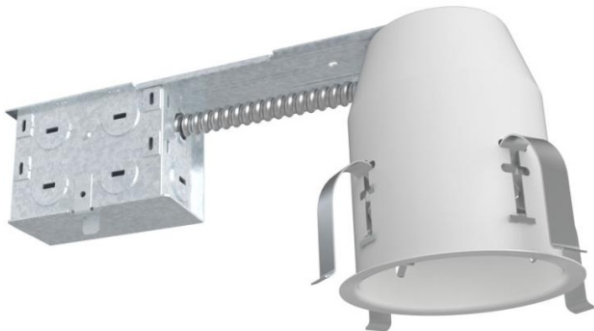

AL35-R
3.5 inch Remodel Recessed Housing

Catalog #		Prepared by	
Project		Date	
Notes			

3.5 inch Remodel Recessed Housing

Housing

- 1) Die-formed aluminum for maximum heat dissipation and rust protection
- 2) Desinged for remodel installations
- 3) Housing can be installed in 1/2" to 1-3/8" thick ceilings.
- 4) Housing is Noc-IC rated must be kept at least 3" away form insulation

Junction Box

- 1) ETL listed for through branch wiring
- 2) 2 in-2 out or 4 in-4 out J-box for your better choices
- 3) Designed for straight through conduit runs
- 4) 1/2" and 3/4" romex wiring knockouts