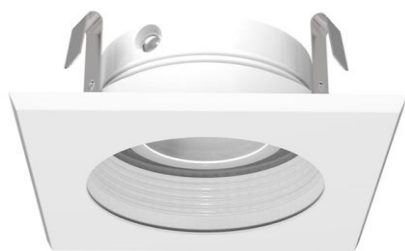

BS35001/3.5 inch Square Baffle Trim

Lamp : MR16 LED GU5.3 8W Max.
GU10 LED GU10 8W Max.
PAR16 LED E26 8W Max.