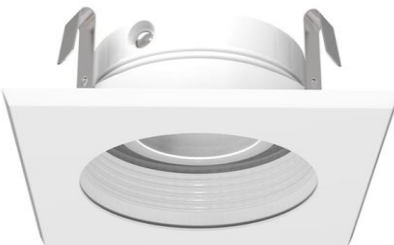

BS35001/3.5 inch Square Baffle Trim

Lamp : MR16 LED GU5.3 8W Max.
GU10 LED GU10 8W Max.
PAR16 LED E26 8W Max.