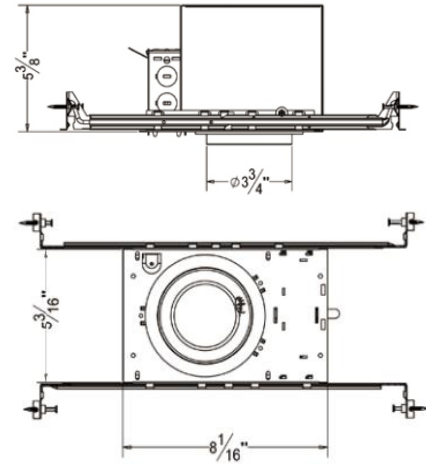

**A35-IA
New Construction IC Airtight LED
Recessed Housing**

Catalog #		Prepared by	
Project		Date	
Notes			

**3.5" New Construction IC Airtight Housing
Housing**

- 1) Die-formed aluminum for maximum heat dissipation and rust protection
- 2) Designed for New Construction installation
- 3) Housing can be installed in 1/2" to 1-3/8" thick ceilings.

Hanger Bar

- 1) Allow housing to be positioned and locked at any point within a 24" joist span.
- 2) Can be shortened for 12" joists
- 3) Can be positioned on long or short axis of the housing
- 4) Contain integral nail
- 5) Hanger fit onto T-bar spline for quick alignment

Junction Box

- 1) ETL listed for through branch wiring
- 2) 4 in-4 out J-box for your better choices
- 3) Designed for straight through conduit runs
- 4) 1/2" and 3/4" romex wiring knockouts

Lamp

LED GU10 Lamp 8W max. MR16 GU5.3 8W Max. PAR16 E26 8W Max.