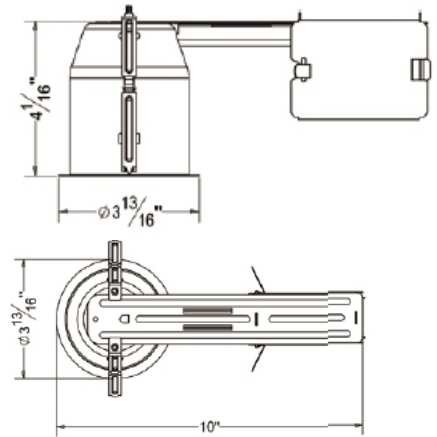

**A3-RCG**  
**3 inch Remodel LED Housing**

<b>Catalog #</b>		<b>Prepared by</b>	
<b>Project</b>		<b>Date</b>	
<b>Notes</b>			

**3" Remodel Non-IC Housing**

**Housing**

- 1) Die-formed aluminum for maximum heat dissipation and rust protection
- 2) Designed for remodel installations
- 3) Housing can be installed in 1/2" to 1-3/8" thick ceilings.
- 4) Housing is Non-IC rated must be kept at least 3" away from insulation

**Junction Box**

- 1) ETL listed for through branch wiring
- 2) 2 in-2 out or 4 in-4 out J-box for your better choices
- 3) Designed for straight through conduit runs
- 4) 1/2" and 3/4" romex wiring knockouts