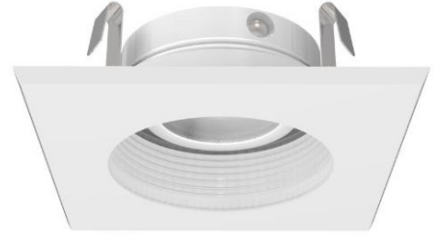

**A3-RCG**  
**3 inch Remodel LED Housing**

<b>Catalog #</b>		<b>Prepared by</b>	
<b>Project</b>		<b>Date</b>	
<b>Notes</b>			

**3" Remodel Non-IC Housing**

**Housing**

- 1) Die-formed aluminum for maximum heat dissipation and rust protection
- 2) Designed for remodel installations
- 3) Housing can be installed in 1/2" to 1-3/8" thick ceilings.
- 4) Housing is Non-IC rated must be kept at least 3" away from insulation

**B3802/3 inch Shower with Frosted Lens**

Lamp : MR16 LED GU5.3 6W Max.  
GU10 LED GU10 6W Max.  
PAR16 LED E26 6W Max.

RECESSED DOWNLIGHT

**B3011/3 inch Square Trim**

Lamp : MR16 LED GU5.3 8W Max.  
GU10 LED GU10 8W Max.  
PAR16 LED E26 8W Max.