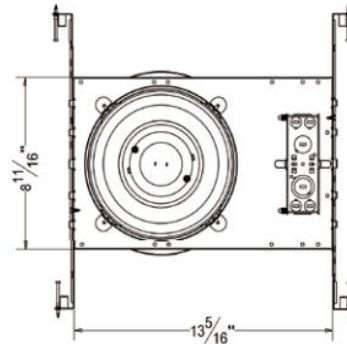

Accent Design Concepts

8" New Construction Vertical Commercial Housing

Catalog #		Prepared by	
Project		Date	
Notes			

8" New Construction Vertical Commercial Housing

Mounting

1) Constructed from 16-gauge steel
2) Fram includes bar hangers with nails for wood joist
3) Installed spring steel friction clips
4) Adjustable 14"-25" for precise placement
5) Bar hangers include T-bar notch for T-grid ceiling installations
6) Fully assembled for ease of installation
7) Must be kept at least 3" away from insulation

Junction Box

1) Pre-wired junction box provided with 1/2" and 3/4" knockouts
2) Provided with removable access plates
3) Knockouts equipped with pry out slots
4) All leads are #18AWG wire, the ground wire connected to the bottom and quick connectors are supplied on all leads
5) Through branch circuit wiring(4 in, 4 out)

Reflector

1) High quality reflector with 1.2mm thickness available in multiple architectural finishes and types.
2) Optional painted white flange is available

Order Matrix

A   **B**   **C**   **D**   **E**

Item No.:A8-VC

A	Series
A8-VC	8" Vertical Commercial Housing

B	Input Voltage
120V	
277	277V

C	Lamp
P30	PAR30
P38	PAR38
A19	A19
A21	A21
A23	A23

COMMERCIAL HOUSING