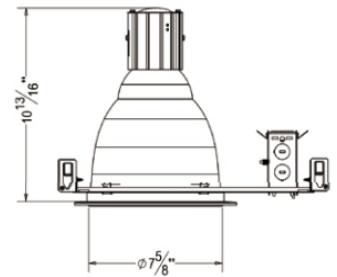

Accent Design Concepts

8" New Construction Vertical Commercial Housing

Catalog #		Prepared by	
Project		Date	
Notes			

8" New Construction Vertical Commercial Housing

Mounting

1) Constructed from 16-gauge steel
2) Fram includes bar hangers with nails for wood joist
3) Installed spring steel friction clips
4) Adjustable 14"-25" for precise placement
5) Bar hangers include T-bar notch for T-grid ceiling installations
6) Fully assembled for ease of installation
7) Must be kept at least 3" away from insulation

Junction Box

1) Pre-wired junction box provided with 1/2" and 3/4" knockouts
2) Provided with removable access plates
3) Knockouts equipped with pry out slots
4) All leads are #18AWG wire, the ground wire connected to the bottom and quick connectors are supplied on all leads
5) Through branch circuit wiring(4 in, 4 out)

Reflector

1) High quality reflector with 1.2mm thickness available in multiple architectural finishes and types.
2) Optional painted white flange is available

Order Matrix

A   **B**   **C**   **D**   **E**

Item No.:A8-VC

A	Series
A8-VC	8" Vertical Commercial Housing

B	Input Voltage
120V	
277	277V

C	Lamp
P30	PAR30
P38	PAR38
A19	A19
A21	A21
A23	A23

COMMERCIAL HOUSING