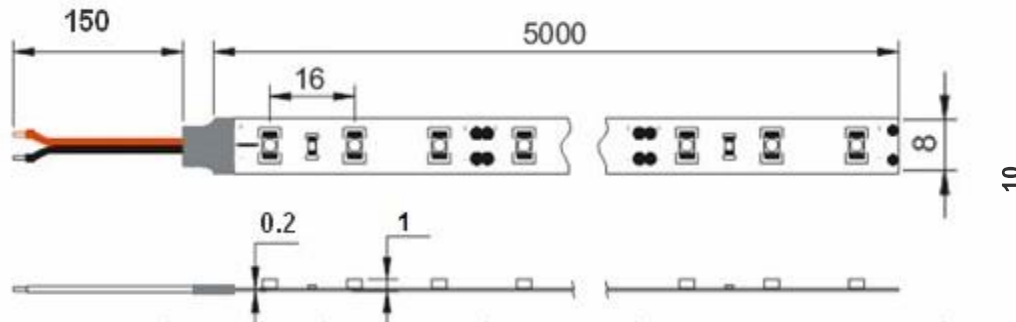

Specification Sheet for CRI90 SMD2835 LED Flexible Strips

Applications:

- ◆ Car decoration
- ◆ Architectural decorative lighting
- ◆ Archway, canopy and bridge edge lighting
- ◆ Auditorium walkway lighting
- ◆ Backlighting for signage letters
- ◆ Channel letter lighting

Product features:

- ◆ Various angle 120degrees
- ◆ With self-adhesive tape on backside, 3LEDs a group for DC12V 6LEDs group for DC24V
- ◆ Made of high quality LED
- ◆ Work Voltage: DC12V/DC24V
- ◆ UL, CUL, CE, ROHS Approved

Dimensions for 60LED/m Version

Unit: mm

Dimensions for 120LED/m Version

Unit:mm

Specifications

| Model No. | Color | LED Qty | λ (Nm)/(CT:K) | Luminous Flux/m | PCB Size | Work Voltage | Power | Water proof | CRI |
|--------------------|--------------|-----------------------------------|-----------------------|-----------------|----------|--------------|---------|---------------|-----|
| F2835X30SA-W-12/24 | Warm White | SMD 2835 60/m Super Bright | 2500-3100K | 950-1000 | 10mm | DC12V/24V | 14.4W/m | IP20 /IP67 | ≥90 |
| F2835X30SA-N-12/24 | Nature White | | 4000-4500K | 1000-1050 | | | | | |
| F2835X30SA-P-12/24 | Pure White | | 6000-7000K | 1050-1100 | | | | | |
| F2835A60SA-W-12/24 | Warm White | SMD 2835 120/m Super Bright | 2500-3100K | 1600-1700 | 10mm | DC12V/24V | 19.2W/m | IP20 /IP67 | ≥90 |
| F2835A60SA-N-12/24 | Nature White | | 4000-4500K | 1700-1800 | | | | | |
| F2835A60SA-P-12/24 | Pure White | | 6000-7000K | 1800-1900 | | | | | |

Connection drawings (Single Color)

Notice:

Before application, please make sure the power supply is in accordance to the strips