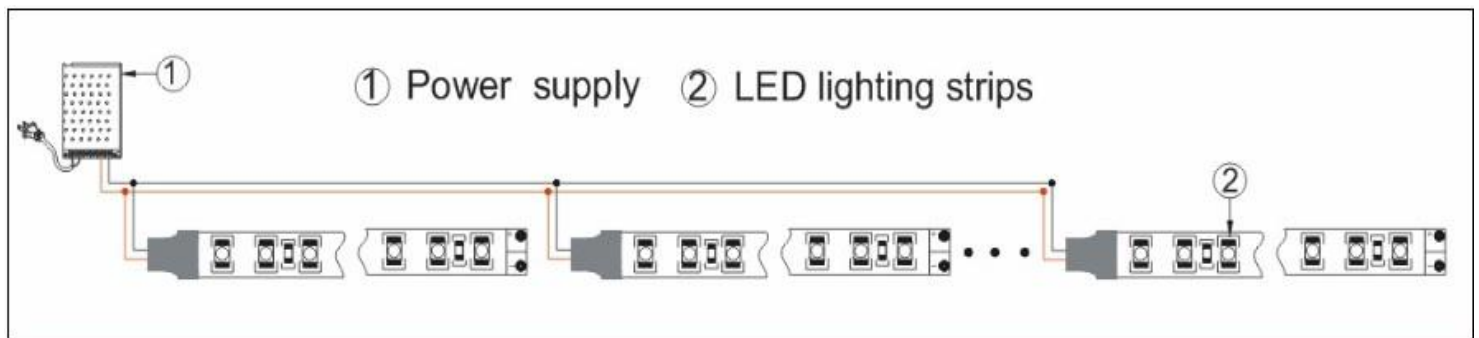

Product features:

- ◆ Various angle 120degrees
- ◆ With self-adhesive tape on backside, 3LEDs a group for DC12V 6LEDs group for DC24V
- ◆ Made of high quality LED
- ◆ Work Voltage: DC12V/DC24V
- ◆ UL, CUL, CE, ROHS Approved

Dimensions for 60LED/m Version

Unit: mm

Dimensions for 120LED/m Version

Unit:mm

Specifications

| Model No. | Color | LED Qty | λ (Nm)/(CT:K) | Luminous Flux/m | PCB Size | Work Voltage | Power | Water proof | CRI |
|--------------------|--------------|-----------------------------------|-----------------------|-----------------|----------|--------------|---------|---------------|-----|
| F2835X30SA-W-12/24 | Warm White | SMD 2835 60/m Super Bright | 2500-3100K | 950-1000 | 10mm | DC12V/24V | 14.4W/m | IP20 /IP67 | ≥90 |
| F2835X30SA-N-12/24 | Nature White | | 4000-4500K | 1000-1050 | | | | | |
| F2835X30SA-P-12/24 | Pure White | | 6000-7000K | 1050-1100 | | | | | |
| F2835A60SA-W-12/24 | Warm White | SMD 2835 120/m Super Bright | 2500-3100K | 1600-1700 | 10mm | DC12V/24V | 19.2W/m | IP20 /IP67 | ≥90 |
| F2835A60SA-N-12/24 | Nature White | | 4000-4500K | 1700-1800 | | | | | |
| F2835A60SA-P-12/24 | Pure White | | 6000-7000K | 1800-1900 | | | | | |

Connection drawings (Single Color)

Notice:

Before application, please make sure the power supply is in accordance to the strips