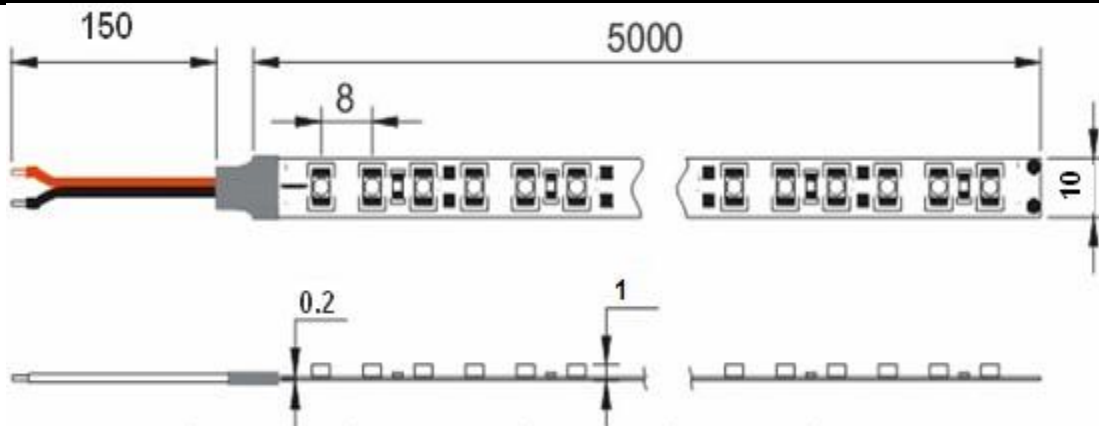

Specification Sheet for CRI90 SMD2835 LED Flexible Strips

Applications:

- ◆ Car decoration
- ◆ Architectural decorative lighting
- ◆ Archway, canopy and bridge edge lighting
- ◆ Auditorium walkway lighting
- ◆ Backlighting for signage letters
- ◆ Channel letter lighting

Product features:

- ◆ Various angle 120degrees
- ◆ With self-adhesive tape on backside, 3LEDs a group for DC12V 6LEDs group for DC24V
- ◆ Made of high quality LED
- ◆ Work Voltage: DC12V/DC24V
- ◆ UL, CUL, CE, ROHS Approved

Dimensions for 60LED/m Version

Unit: mm

Dimensions for 120LED/m Version

Unit:mm

Specifications

| Model No. | Color | LED Qty | λ (Nm)/(CT:K) | Luminous Flux/m | PCB Size | Work Voltage | Power | Water proof | CRI |
|--------------------|--------------|-----------------------------------|-----------------------|-----------------|----------|--------------|---------|---------------|-----|
| F2835X30SA-W-12/24 | Warm White | SMD 2835 60/m Super Bright | 2500-3100K | 950-1000 | 10mm | DC12V/24V | 14.4W/m | IP20 /IP67 | ≥90 |
| F2835X30SA-N-12/24 | Nature White | | 4000-4500K | 1000-1050 | | | | | |
| F2835X30SA-P-12/24 | Pure White | | 6000-7000K | 1050-1100 | | | | | |
| F2835A60SA-W-12/24 | Warm White | SMD 2835 120/m Super Bright | 2500-3100K | 1600-1700 | 10mm | DC12V/24V | 19.2W/m | IP20 /IP67 | ≥90 |
| F2835A60SA-N-12/24 | Nature White | | 4000-4500K | 1700-1800 | | | | | |
| F2835A60SA-P-12/24 | Pure White | | 6000-7000K | 1800-1900 | | | | | |

Connection drawings (Single Color)

Notice:

Before application, please make sure the power supply is in accordance to the strips